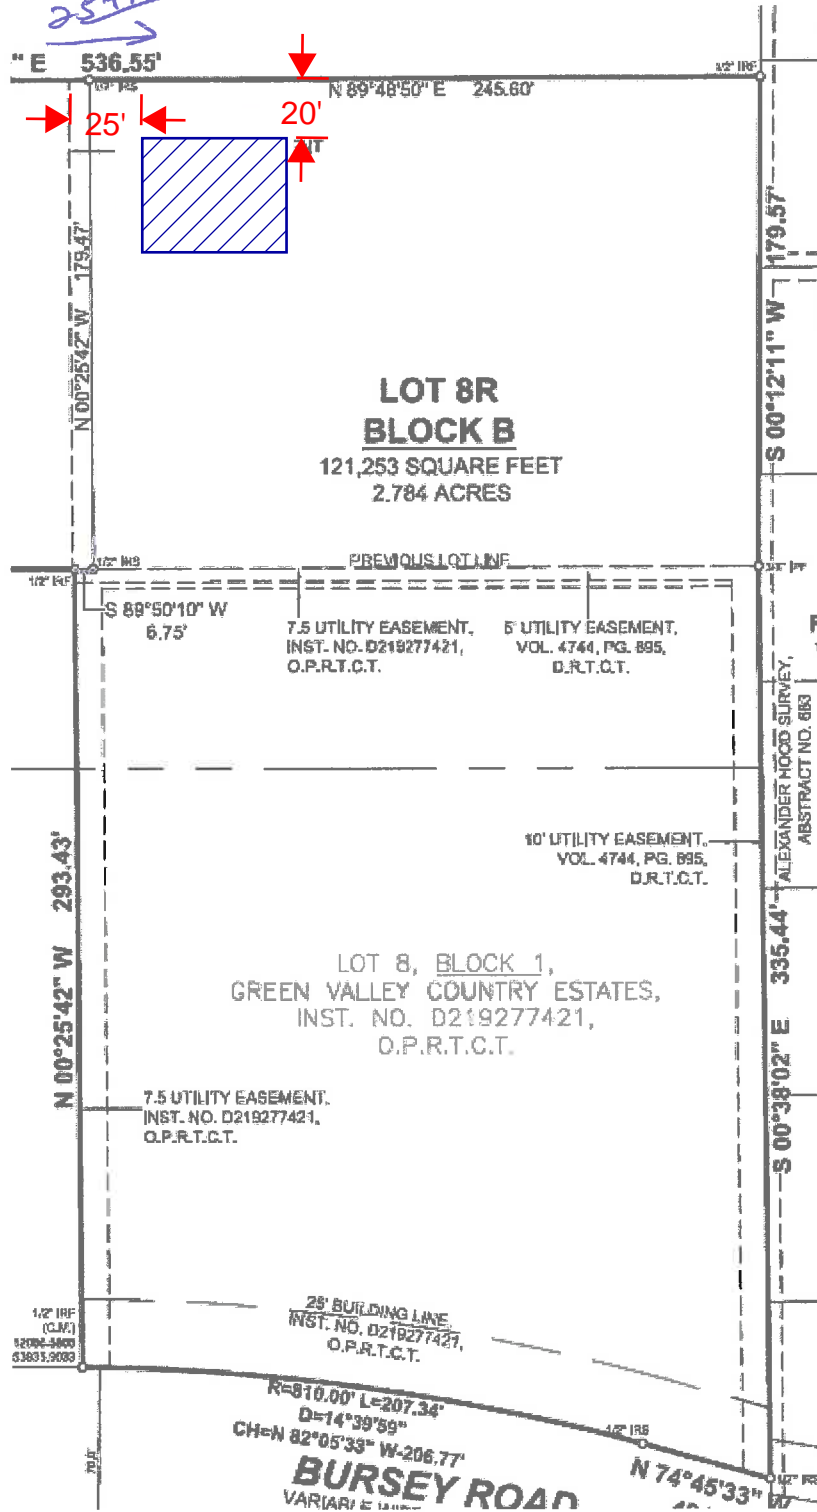

LEGEND

40 x 50 PERMANENT
ACCESSORY BUILDING

25 ft →
20 ft ↓

FRONT

LEFT

RIGHT

REAR

LEFT SIDE

RIGHT SIDE

SYMBOL LEGEND			
D1	10' x 8' Roll Up Door	D2	36' x 80' Walk-In Door
W1	30W x 36H Windows		Closed Wall
	Open Wall		

Customer Contact Information

Name: undefined
 Email:

Delivery Information

Delivery Location: Default Region
 Delivery ZIP: 76182
 #1678461449347295