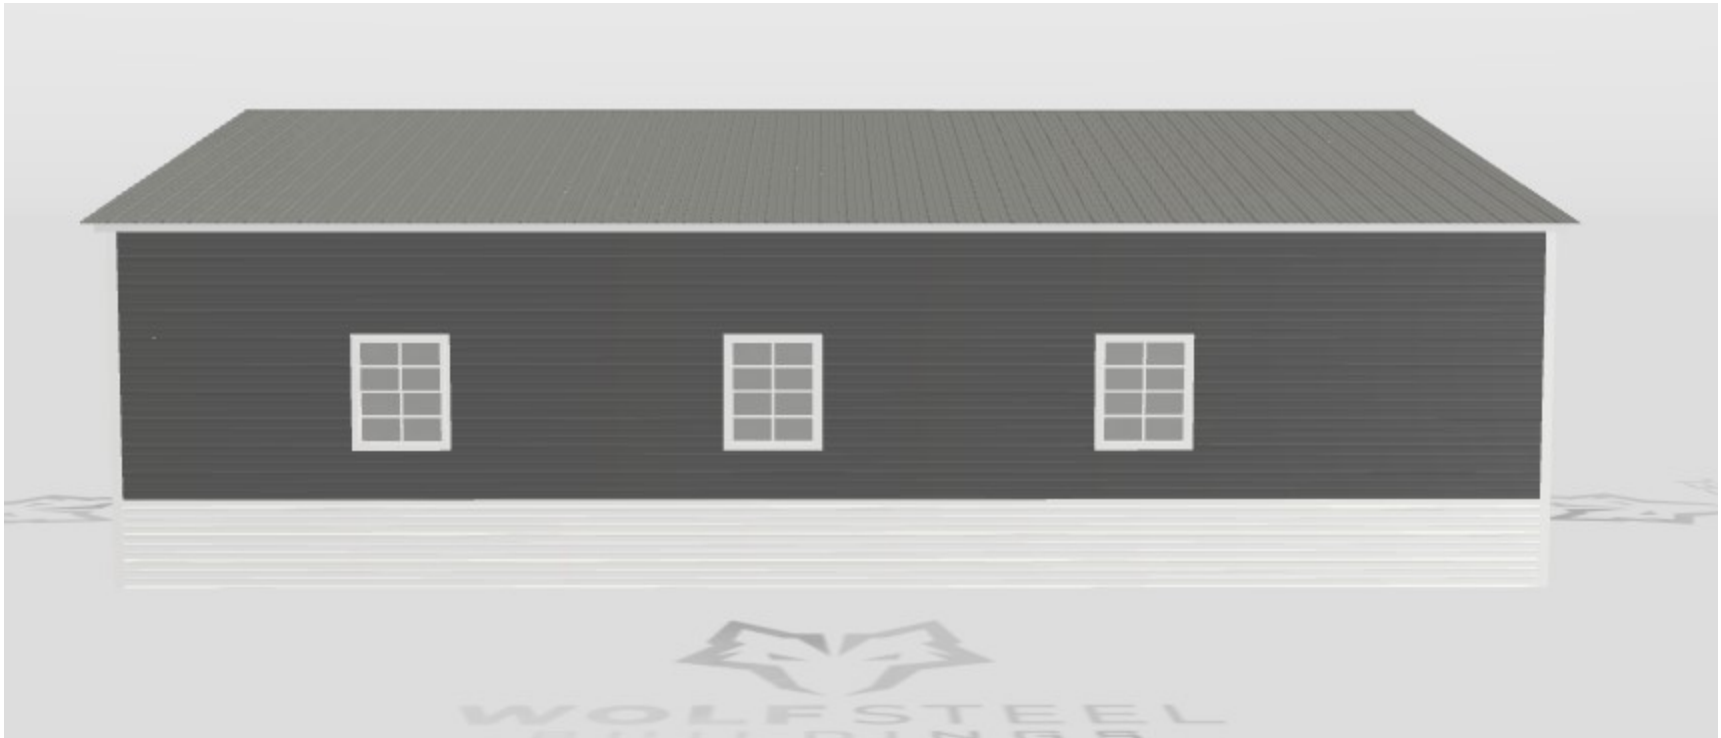

LEGEND

40 x 50 PERMANENT
ACCESSORY BUILDING

25 ft →
20 ft ↓

FRONT

LEFT

RIGHT

REAR

LEFT SIDE

RIGHT SIDE

SYMBOL LEGEND			
D1	10' x 8' Roll Up Door	D2	36' x 80' Walk-In Door
W1	30W x 36H Windows		Closed Wall
	Open Wall		

Customer Contact Information

Name: undefined
 Email:

Delivery Information

Delivery Location: Default Region
 Delivery ZIP: 76182
 #1678461449347295