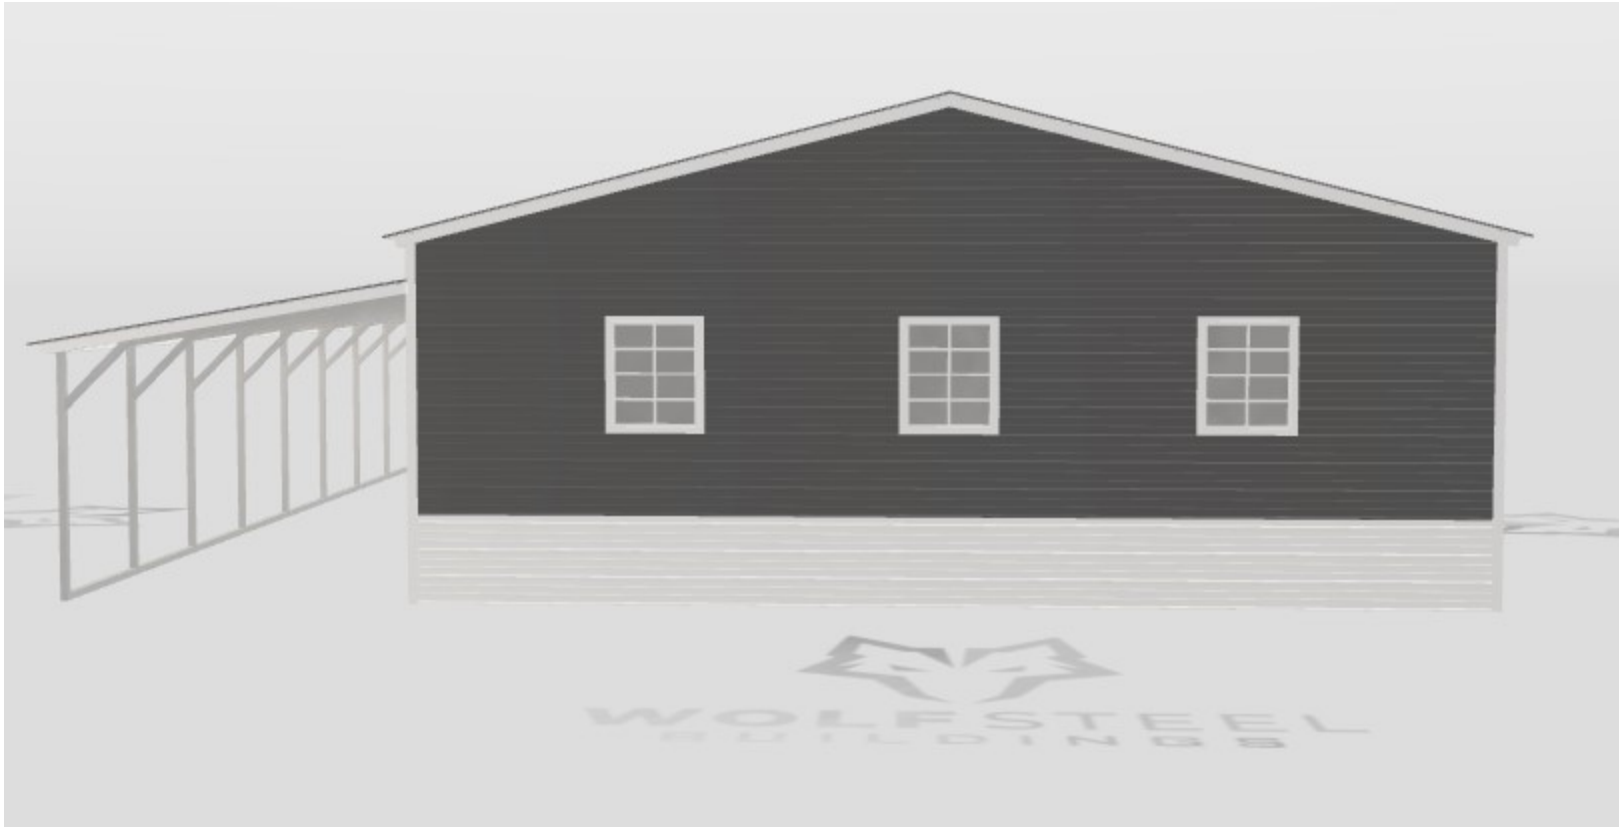

LEGEND

40 x 50 PERMANENT
ACCESSORY BUILDING

25 ft →
20 ft ↓

FRONT

LEFT

RIGHT

REAR

LEFT SIDE

RIGHT SIDE

SYMBOL LEGEND			
D1	10' x 8' Roll Up Door	D2	36' x 80' Walk-In Door
W1	30W x 36H Windows		Closed Wall
	Open Wall		

Customer Contact Information

Name: undefined
 Email:

Delivery Information

Delivery Location: Default Region
 Delivery ZIP: 76182
 #1678461449347295