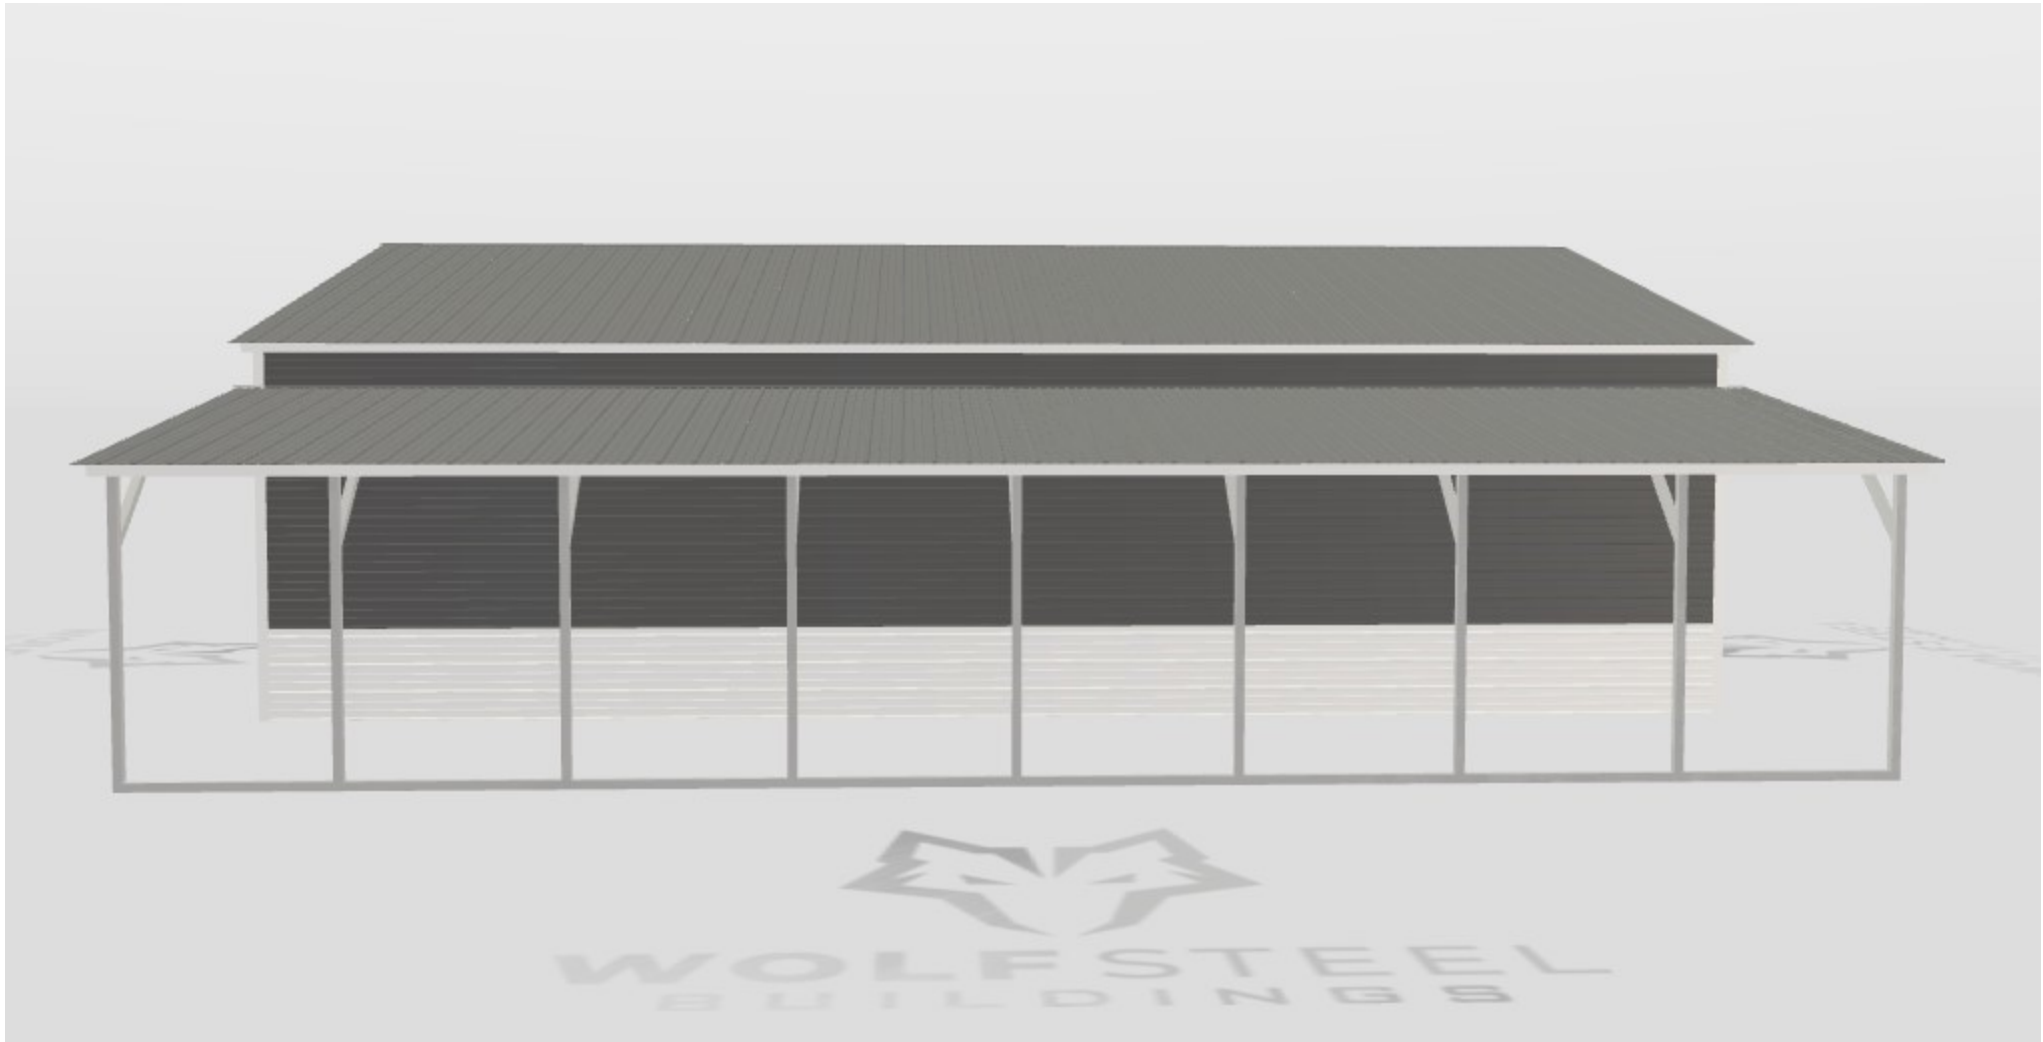

LEGEND

40 x 50 PERMANENT
ACCESSORY BUILDING

25 ft →
20 ft ↓

FRONT

LEFT

RIGHT

REAR

LEFT SIDE

RIGHT SIDE

SYMBOL LEGEND			
D1	10' x 8' Roll Up Door	D2	36' x 80' Walk-In Door
W1	30W x 36H Windows		Closed Wall
	Open Wall		

Customer Contact Information

Name: undefined
 Email:

Delivery Information

Delivery Location: Default Region
 Delivery ZIP: 76182
 #1678461449347295