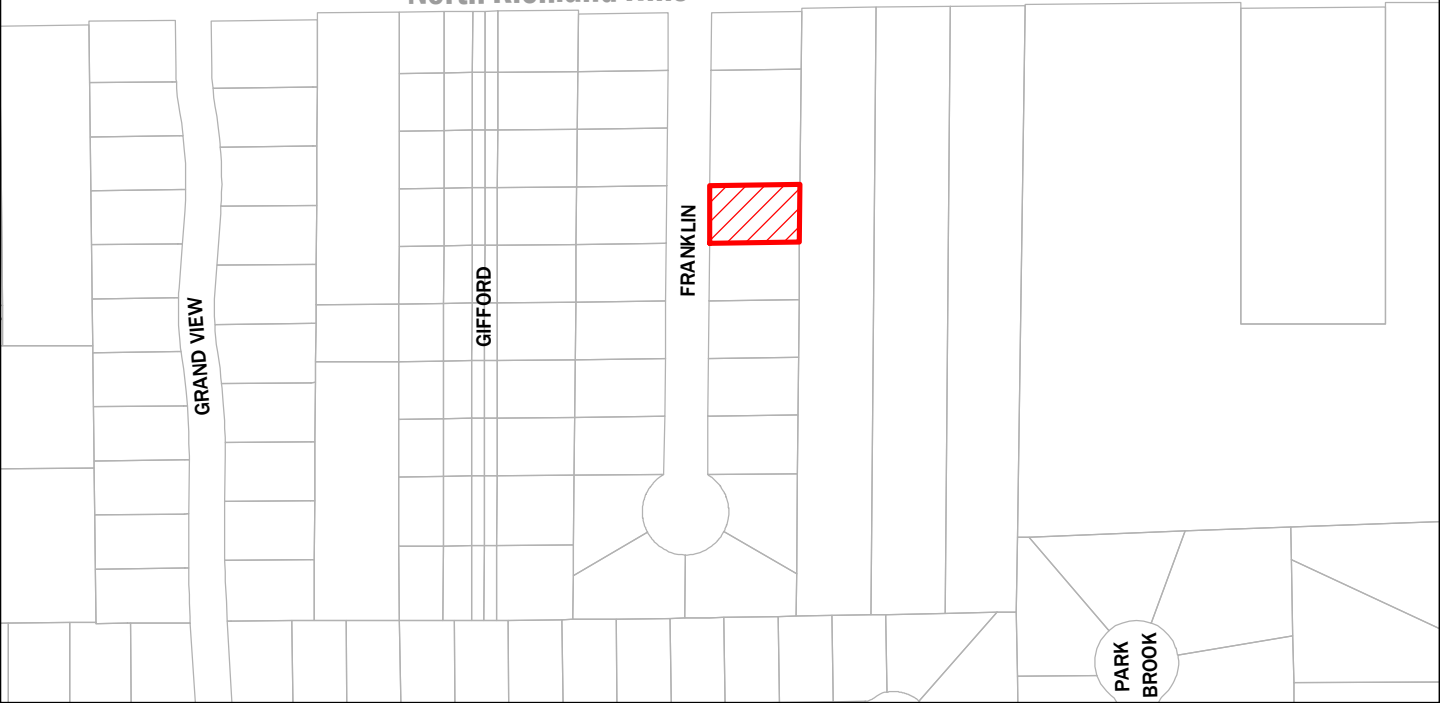

North Richland Hills SHADY GROVE

Prepared by Planning 6/5/2023

DISCLAIMER: This product is for informational purposes and may not have been prepared for or be suitable for legal, engineering, or surveying purposes. It does not represent an on-the-ground survey and represents only the approximate relative location of property boundaries.

Keller

North Richland Hills

SHADY GROVE RD

GRAND VIEW DR

GIFFORD LN

FRANKLIN CT

PARK BROOK CT

Prepared by Planning 6/5/2023

DISCLAIMER: This product is for informational purposes and may not have been prepared for or be suitable for legal, engineering, or surveying purposes. It does not represent an on-the-ground survey and represents only the approximate relative location of property boundaries.