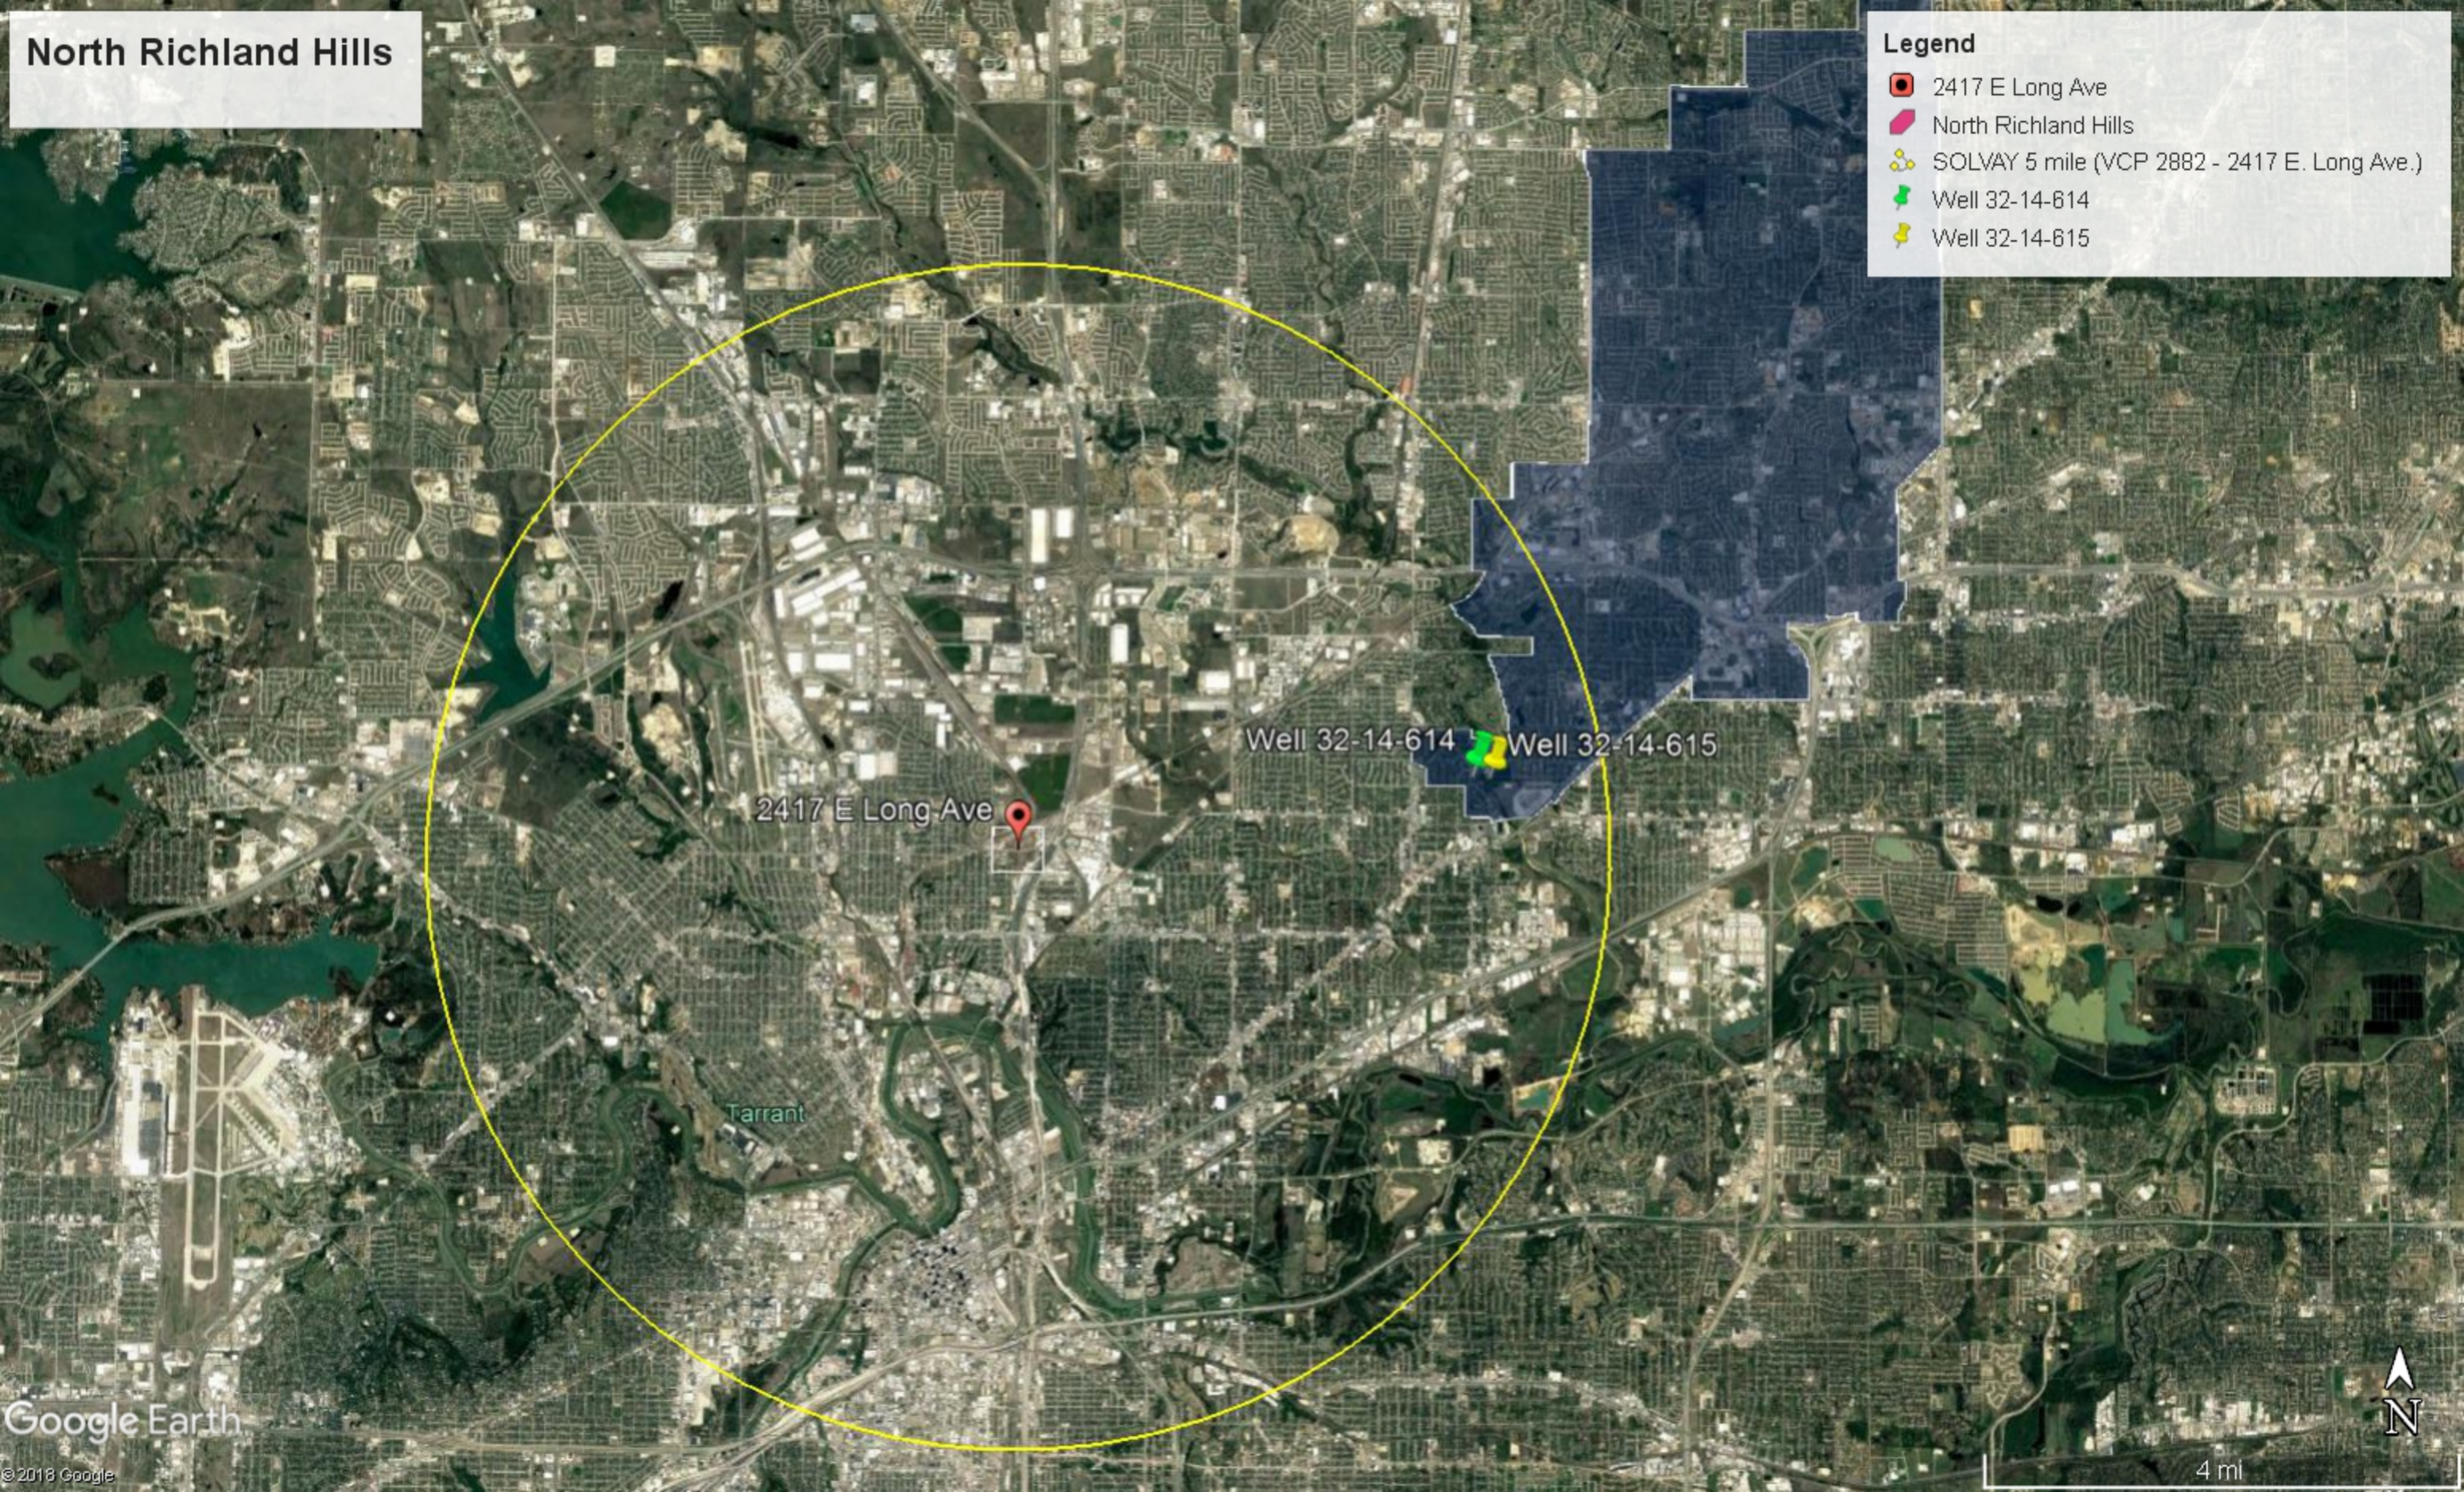

North Richland Hills

Legend

- 2417 E Long Ave
- North Richland Hills
- SOLVAY 5 mile (VCP 2882 - 2417 E. Long Ave.)
- Well 32-14-614
- Well 32-14-615

2417 E Long Ave

Well 32-14-614 Well 32-14-615

Tarrant