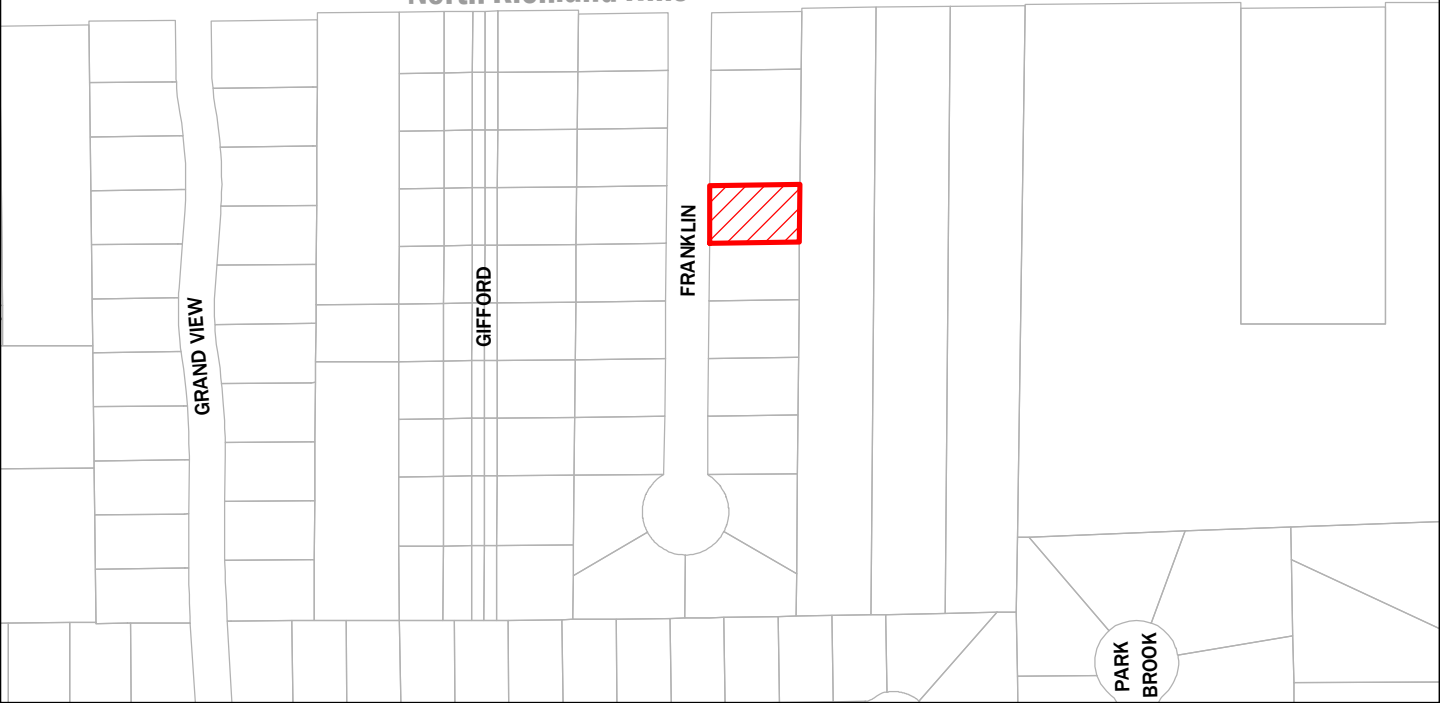

# North Richland Hills SHADY GROVE

Prepared by Planning 6/5/2023

DISCLAIMER: This product is for informational purposes and may not have been prepared for or be suitable for legal, engineering, or surveying purposes. It does not represent an on-the-ground survey and represents only the approximate relative location of property boundaries.

Keller

North Richland Hills

SHADY GROVE RD

GRAND VIEW DR

GIFFORD LN

FRANKLIN CT

PARK BROOK CT

Prepared by Planning 6/5/2023

DISCLAIMER: This product is for informational purposes and may not have been prepared for or be suitable for legal, engineering, or surveying purposes. It does not represent an on-the-ground survey and represents only the approximate relative location of property boundaries.