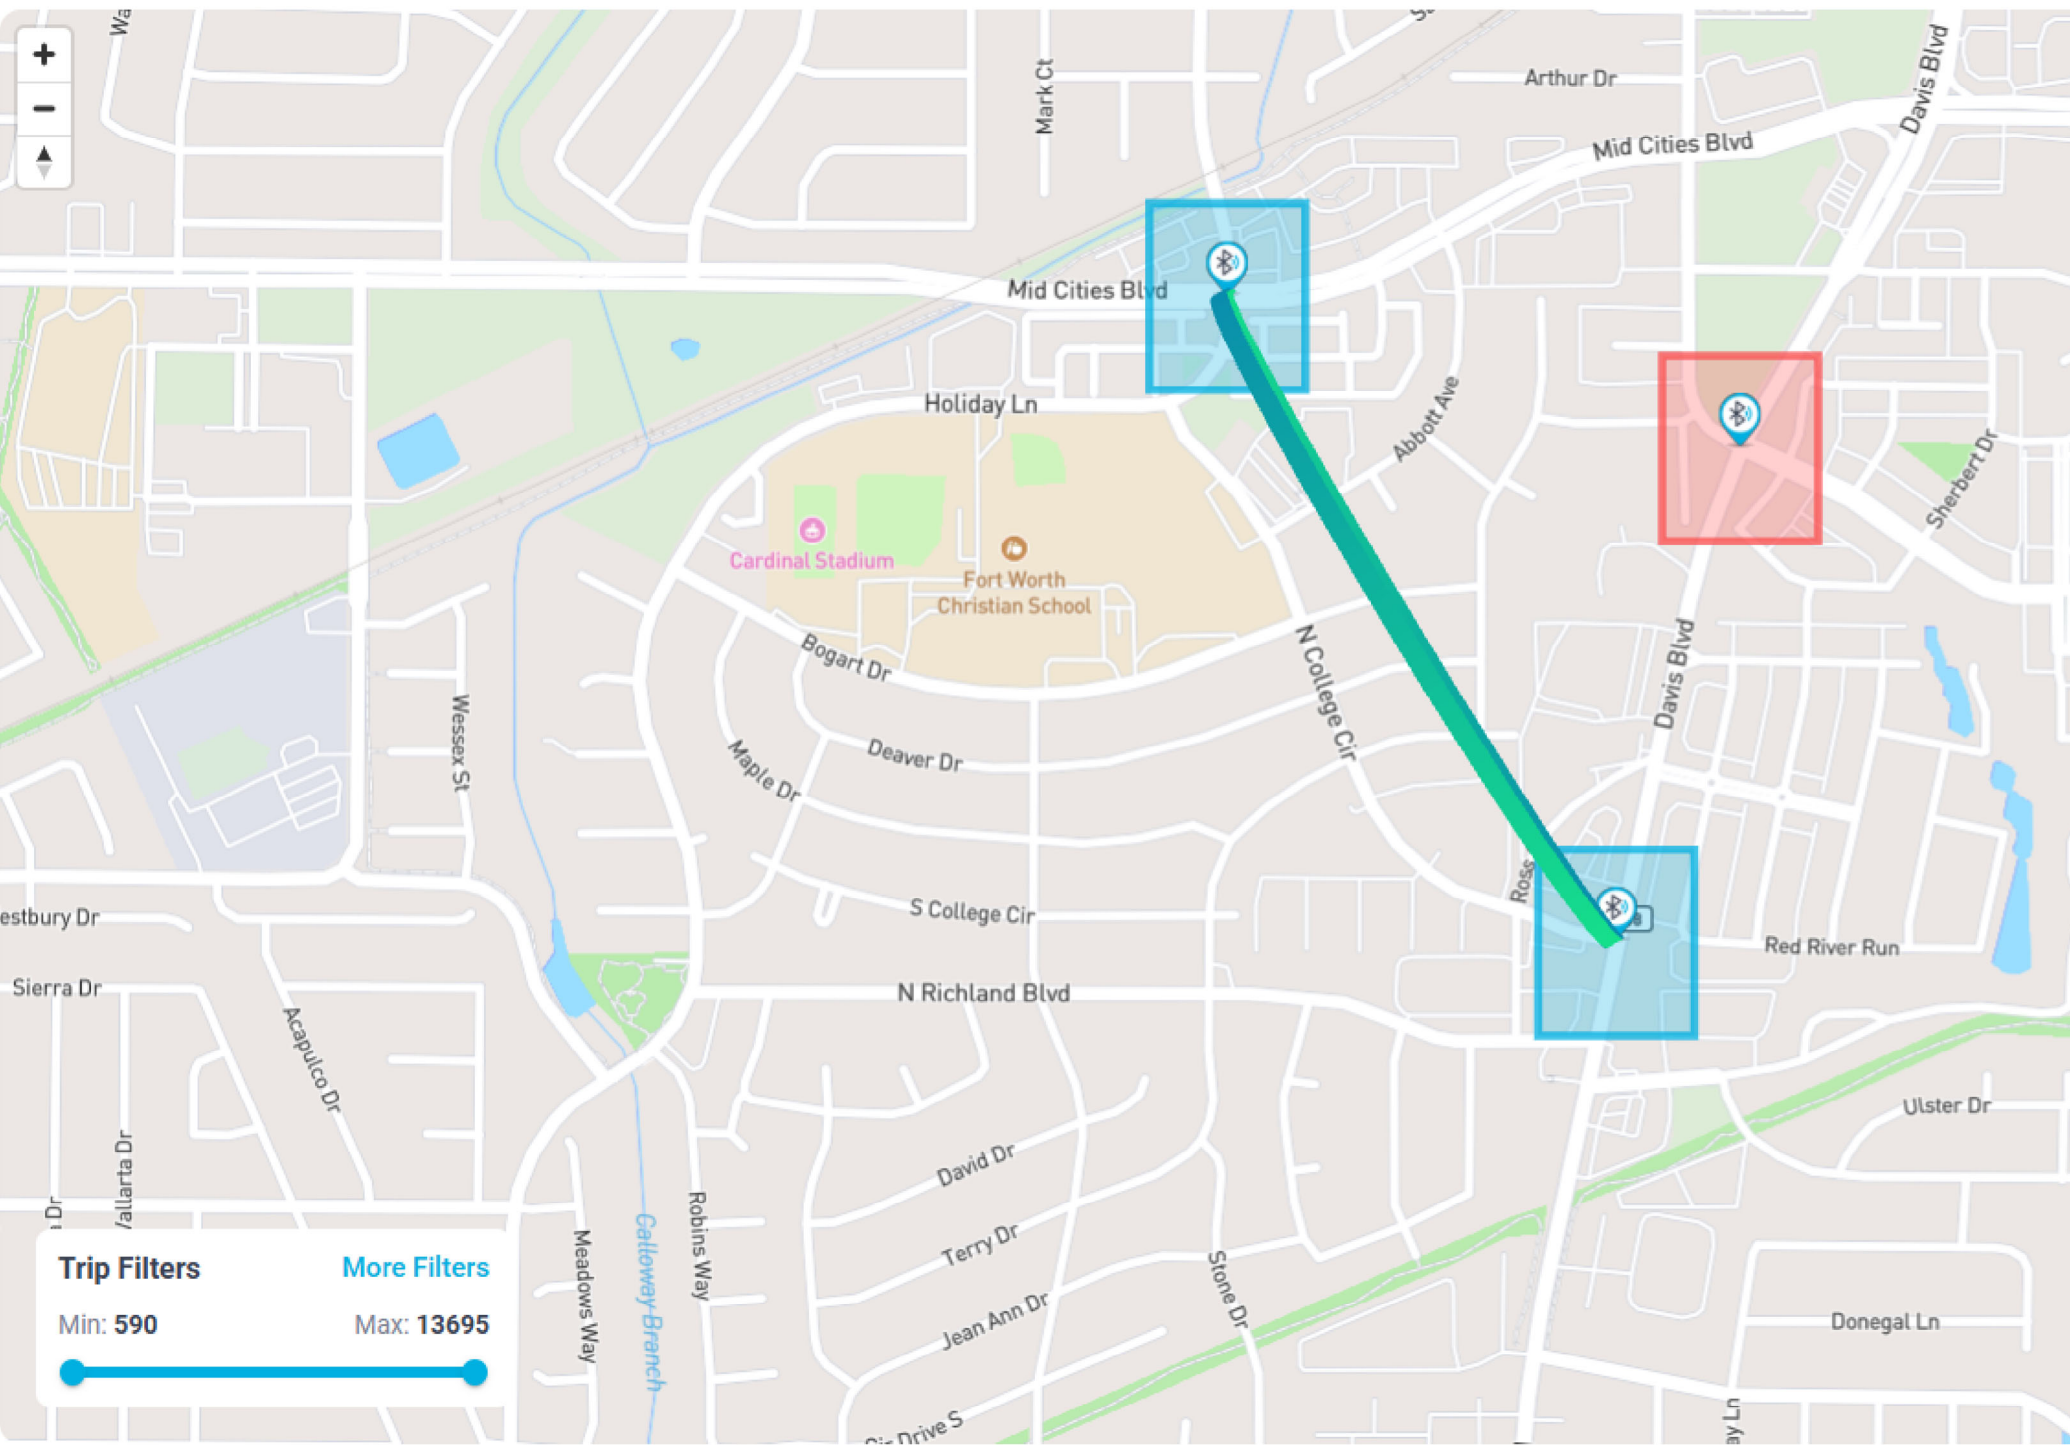

Report Details

Report Parameters

Status	Finished
Creator	North Richland Hills, TX
Recipients	
Time zone	(GMT-06:00) Central Time
Zones	Zone 1 Locations (1) Zone 2 Locations (1)
Exclusion Zones	Exclusion Zone 1 Locations (1)
Time Slices	Time Slice 1 Date Range: 10/6/2024 - 10/30/2024 Time Range: 00:00 - 23:59 Days of Week: Sun, Mon, Tues, Wed, Thur, Fri, Sat
Matching Options	First -> First Include Trip Sequences by Zone: Yes

OD Study Report - Trips By OD

Trip Filters [More Filters](#)

Min: 590 Max: 13695

Columns
3 selected

Start Zone	End Zone	Count
Zone 1	Zone 2	13695
Zone 2	Zone 1	11285
Zone 1	Zone 1	692
Zone 2	Zone 2	590