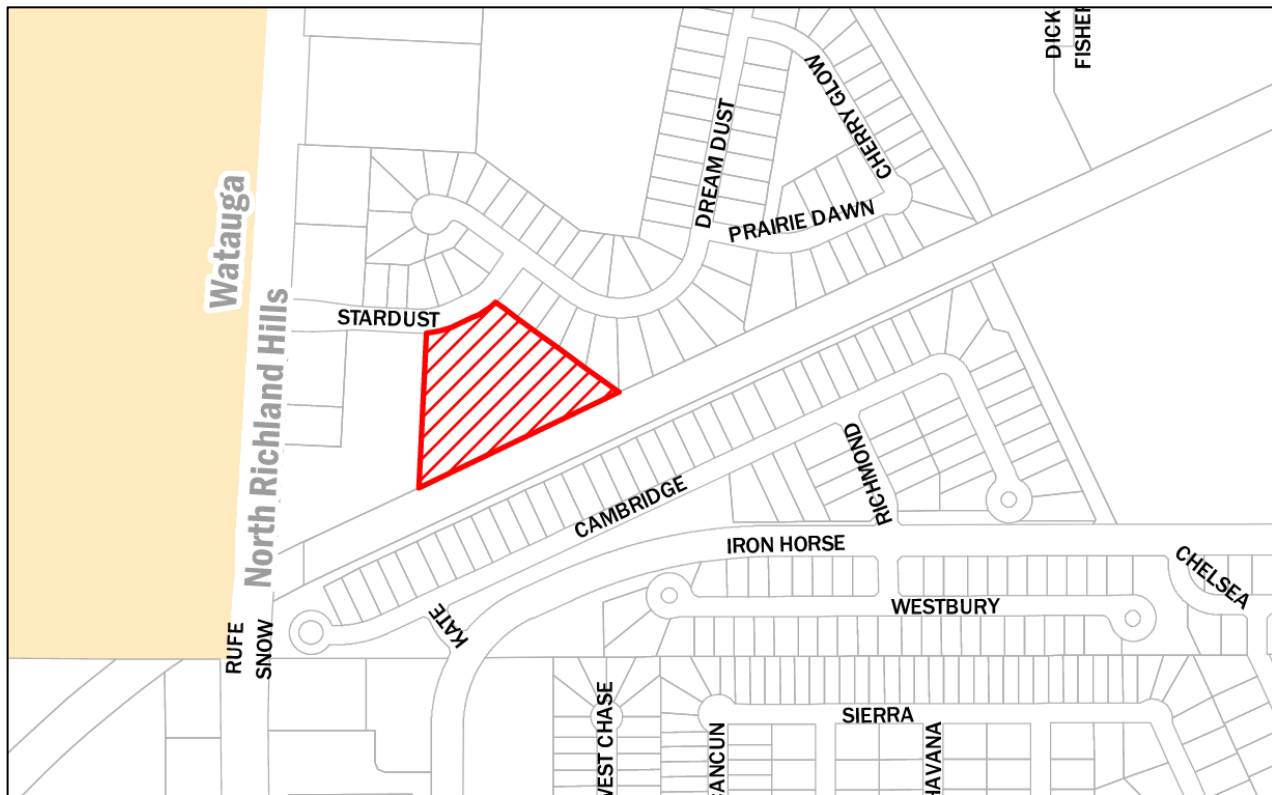

FOR MORE INFORMATION, VISIT NRHTX.COM/MAP