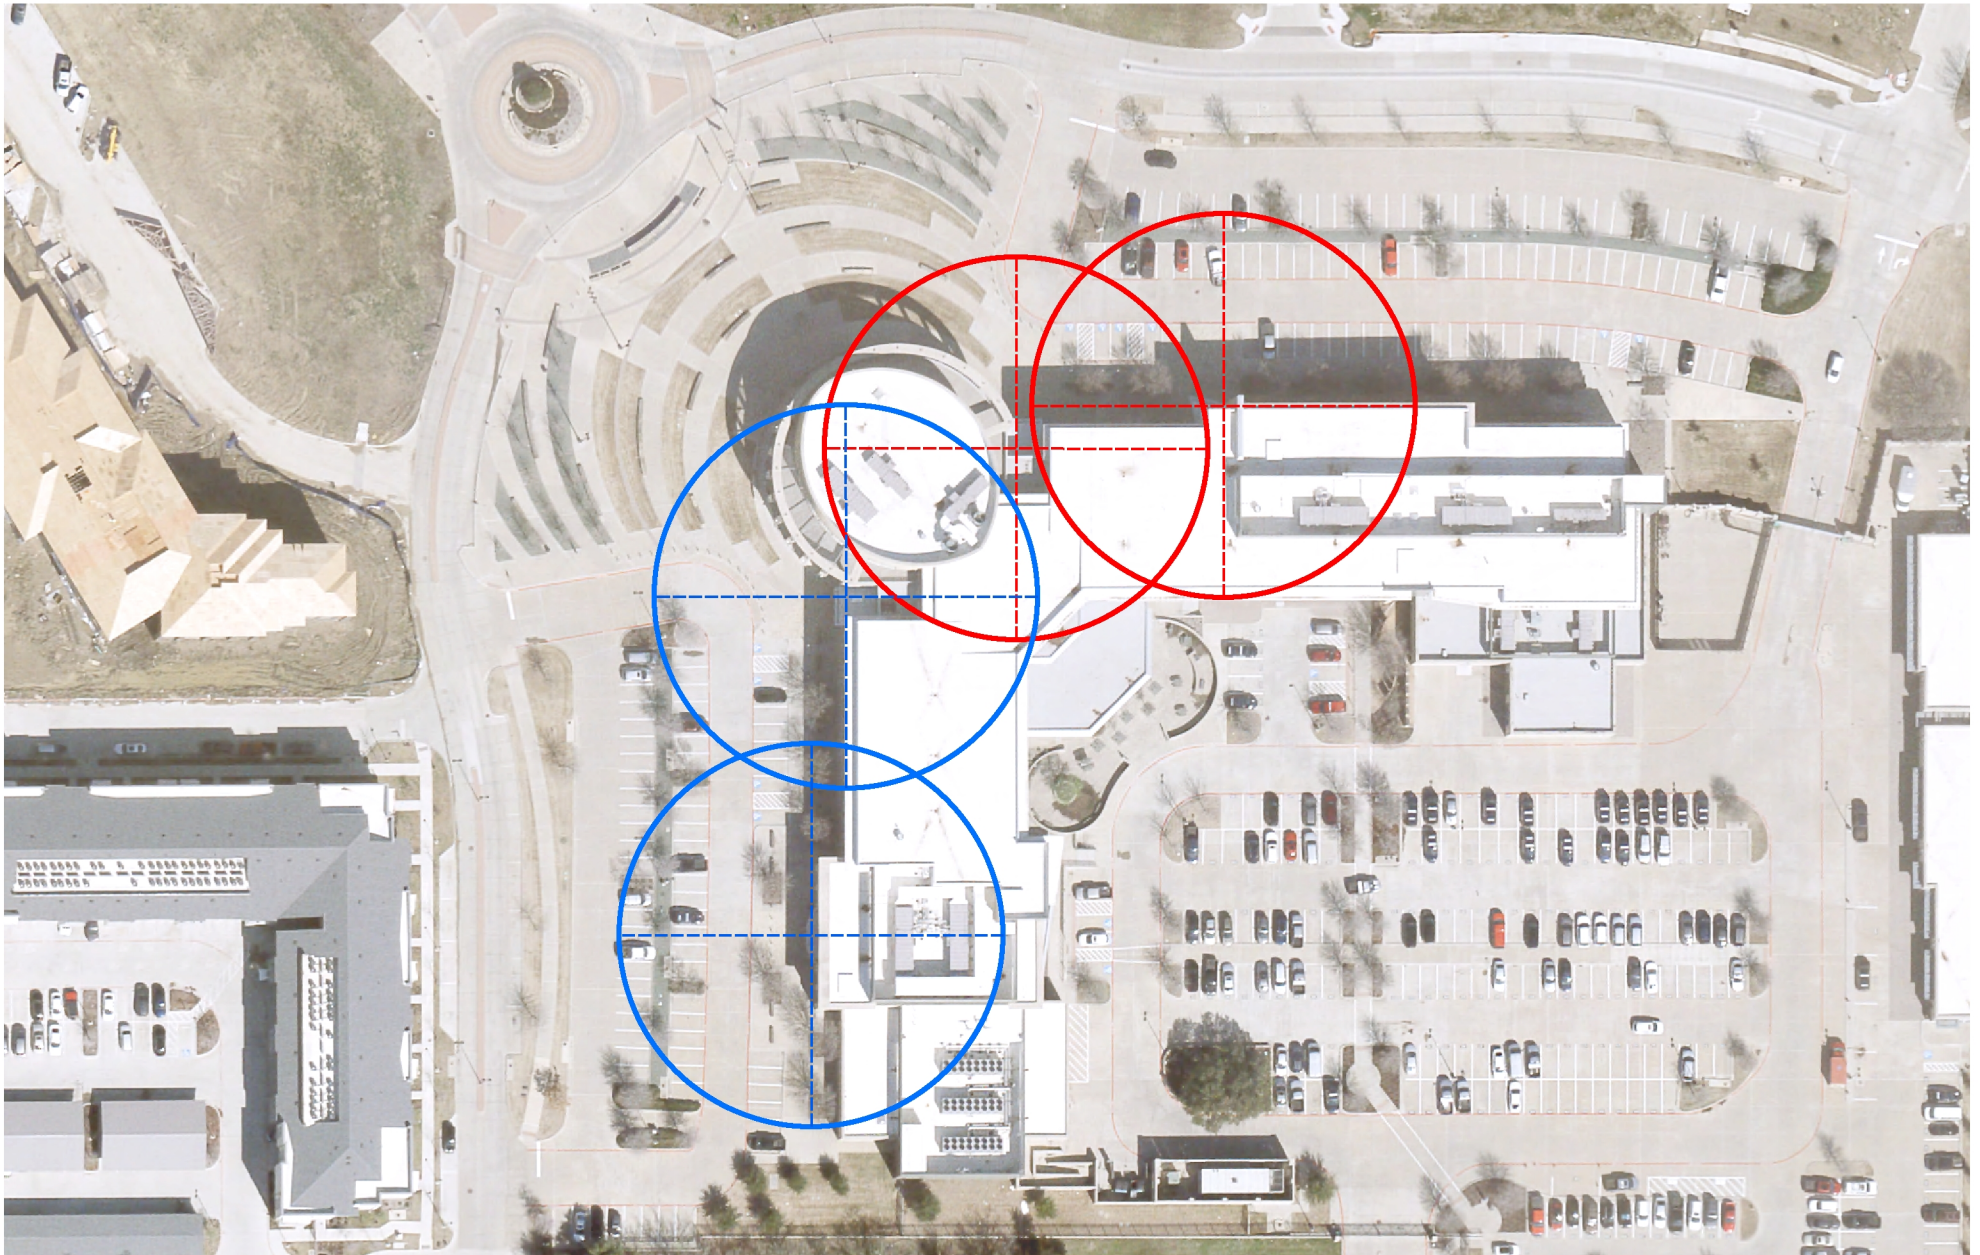

Polling Place - North Richland Hills City Hall 4301 City Point Drive

March 2025